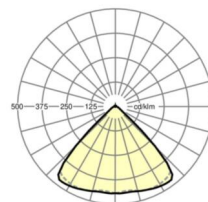

MECHANICS

Housing colour	silver grey/white aluminium RAL 9006
Dimensions (LxWxDxH)	1531mm x 55mm x 33mm
Weight (net)	1.9kg
Type of installation	Mounting rail system installation, Light structure

Dimensions

L	1531 mm	Length
B	55 mm	Width
H	33 mm	Height

DEEP-LINK

<https://www.regiolux.de/en/article/19410004105>

Reference	LED 8000lm 830
ηLB	100 %
Φ ↓/↑	98 % / 2 %
UGR lat./long.	20.8 / 21.2